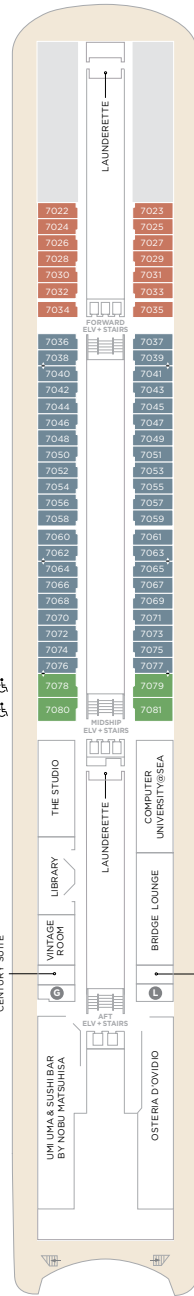

DECK 7

DECK 8

- SUITES & GUEST ROOMS
  8001 - 8079
  Redesigned in 2023
- LAUNDERETTE
- SHUFFLE BOARD