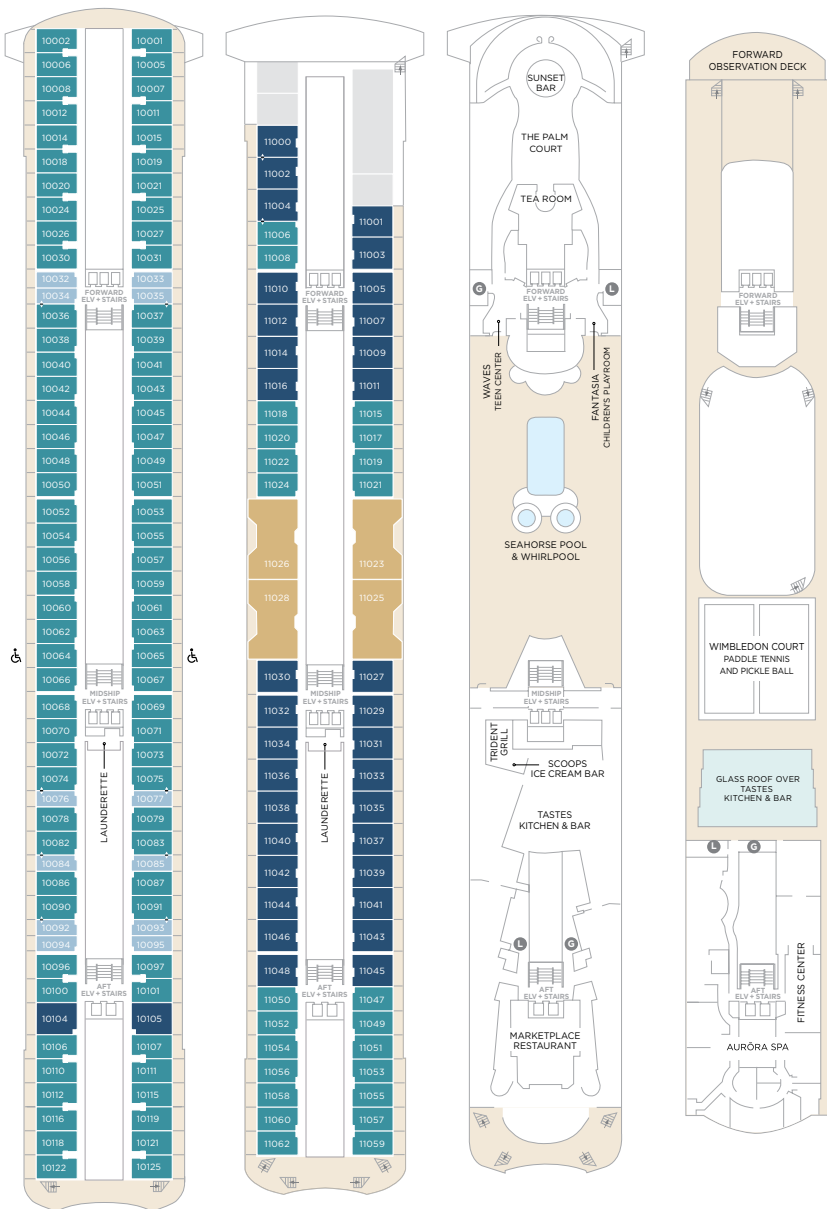

SUITES & GUEST ROOMS

- CRYSTAL PENTHOUSE SUITE ■
- JUNIOR CRYSTAL PENTHOUSE SUITE ■
- SAPPHIRE VERANDA SUITE ■
- AQUAMARINE VERANDA SUITE ■
- DOUBLE GUEST ROOM WITH VERANDA ■
- DOUBLE GUEST ROOM, OCEAN VIEW ■
- SINGLE GUEST ROOM, OCEAN VIEW ■

- ACCESSIBLE SUITES .....
- CONNECTING SUITES .....

DECK 10

DECK 11

DECK 12

DECK 13

DECK 10

SUITES 10001 - 10125
Redesigned in 2023, 2018, and Classic
LAUNDERETTE

DECK 11

SUITES 11000 - 11062
Redesigned in 2018, and Classic
LAUNDERETTE

DECK 12

MARKETPLACE RESTAURANT
PALM COURT
SCOOPS ICE CREAM BAR
SEAHORSE POOL & WHIRLPOOL
SUNSET BAR
TASTES KITCHEN & BAR
TRIDENT GRILL
WAVES TEEN CENTER
FANTASIA CHILDREN'S PLAYROOM

DECK 13

FITNESS CENTER
AURORA SPA
FORWARD OBSERVATION DECK
WIMBLEDON COURT
PADDLE TENNIS AND PICKLE BALL

The following suites have a slightly limited view: 7060, 7061, 7062, 7063, 7064, 7065, 7066, 7067, 7068, 7069, 7070, 7071, 8032, 8033, 8034, 8035, 8036, 8037, 8038, 8039, 8066, 8067, 8068, 8069, 8070, 8071, 8072, 8073, 8074, 8075, 10007, 10008.

Suites with a limited view: 10001, 10002, 10005, 10006.

ADA accessible Suites: 7078, 7079, 7080, 7081, 9001, 9002, 10064, 10065.